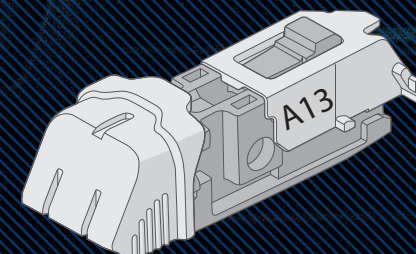

A wiper blade that uses modernized adapter system fit virtually for all wiper arm styles.
A system that you can install quickly and effortlessly on your windshield.

ADAPTER REFERENCE GUIDE

| <p>HOOK (9X4, 9X3)</p>  | <p>SIDE PIN (3/16", 1/4")</p>  | <p>BAYONET</p>  | <p>LARGE PUSH BUTTON (19 mm)</p>  | <p>SMALL PUSH BUTTON (16mm)</p>  | <p>PINCH TAB</p>  | <p>SIDE LOCK (17mm, 22mm)</p>  |
|---|--|--|---|--|---|--|
| H-adapter | H-adapter | H-adapter | B + SA15 | B-adapter | B + A13 | C + B holder |

ALL SEASONS

Designed and assembled in the USA with global components

H-Adapter

B-Adapter + A15 Sleeve

B-Adapter

B-Adapter + A13 Sleeve

C-Adapter + B-Holder