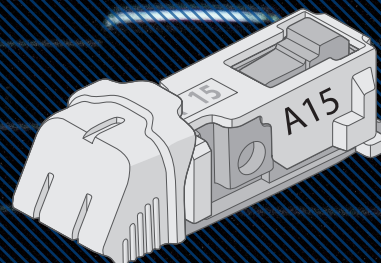

A wiper blade that uses modernized adapter system fit virtually for all wiper arm styles.
A system that you can install quickly and effortlessly on your windshield.

ADAPTER REFERENCE GUIDE

| <p>HOOK (9X4, 9X3)</p>  | <p>SIDE PIN (3/16", 1/4")</p>  | <p>BAYONET</p>  | <p>LARGE PUSH BUTTON (19 mm)</p>  | <p>SMALL PUSH BUTTON (16mm)</p>  | <p>PINCH TAB</p>  | <p>SIDE LOCK (17mm, 22mm)</p>  |
|---|--|--|---|--|---|--|
| H-adapter | H-adapter | H-adapter | B + SA15 | B-adapter | B + A13 | C + B holder |

ALL SEASONS

Designed and assembled in the USA with global components

H-Adapter

B-Adapter + A15 Sleeve

B-Adapter

B-Adapter + A13 Sleeve

C-Adapter + B-Holder