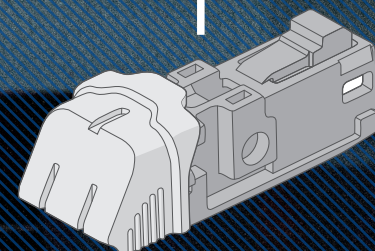

A wiper blade that uses modernized adapter system fit virtually for all wiper arm styles.
A system that you can install quickly and effortlessly on your windshield.

ADAPTER REFERENCE GUIDE

| <p>HOOK (9X4, 9X3)</p>  | <p>SIDE PIN (3/16", 1/4")</p>  | <p>BAYONET</p>  | <p>LARGE PUSH BUTTON (19 mm)</p>  | <p>SMALL PUSH BUTTON (16mm)</p>  | <p>PINCH TAB</p>  | <p>SIDE LOCK (17mm, 22mm)</p>  |
|---|--|--|---|--|---|--|
| H-adapter | H-adapter | H-adapter | B + SA15 | B-adapter | B + A13 | C + B holder |

ALL SEASONS

Designed and assembled in the USA with global components

H-Adapter

B-Adapter + A15 Sleeve

B-Adapter

B-Adapter + A13 Sleeve

C-Adapter + B-Holder