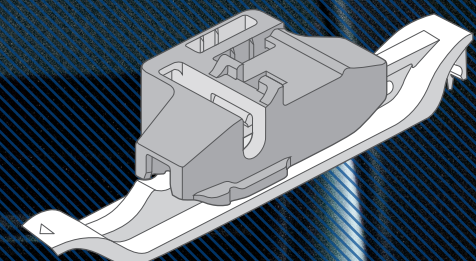

A wiper blade that uses modernized adapter system fit virtually for all wiper arm styles.
A system that you can install quickly and effortlessly on your windshield.

ADAPTER REFERENCE GUIDE

| <p>HOOK (9X4, 9X3)</p>  | <p>SIDE PIN (3/16", 1/4")</p>  | <p>BAYONET</p>  | <p>LARGE PUSH BUTTON (19 mm)</p>  | <p>SMALL PUSH BUTTON (16mm)</p>  | <p>PINCH TAB</p>  | <p>SIDE LOCK (17mm, 22mm)</p>  |
|---|--|--|---|--|---|--|
| H-adapter | H-adapter | H-adapter | B + SA15 | B-adapter | B + A13 | C + B holder |

ALL SEASONS

Designed and assembled in the USA with global components

H-Adapter

B-Adapter + A15 Sleeve

B-Adapter

B-Adapter + A13 Sleeve

C-Adapter + B-Holder